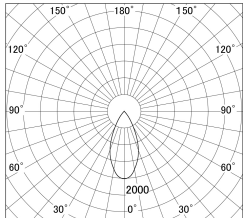

■ Lighting Distribution Curve (cd/1000 lm)