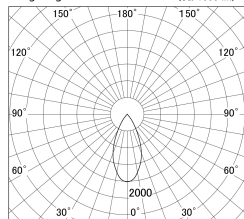

■ Lighting Distribution Curve (cd/1000 lm)