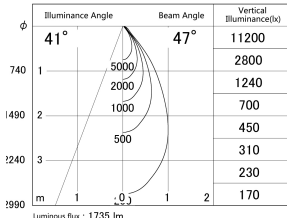

Item no. DD161-2045MB9035-TL

Series Name: AMMA Φ80 series Lens type adjustable Antiglare (DD161-AG)

■ Lighting Distribution Curve (cd/1000 lm)

Installation	Recessed mount
Type	AMMA Φ80 series Lens type adjustable Antiglare (DD161-AG)
Fixture wattage	21W
Beam angle	47
Color Temp.	3500K
CRI	Ra>90
Luminous	1733 lm
Body	Die-cast aluminum alloy
Body finish	N/A
Trim finish	Black
Reflector finish	Mirror
IP Rate	IP20
Light source	COB module
Input Voltage	AC220~240V
Dimming Type	Non-Dimmable
Certificate	CE,CCC
Cut Hole	80mm