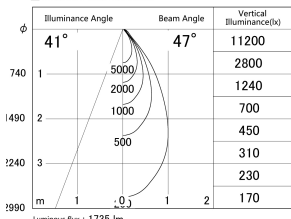

Item no. DD161-2045MB9035-TL

Series Name: AMMA Φ80 series Lens type adjustable Antiglare (DD161-AG)

■ Lighting Distribution Curve (cd/1000 lm)

Installation	Recessed mount
Type	
Fixture wattage	21W
Beam angle	47
Color Temp.	3500K
CRI	Ra>90
Luminous	1733 lm
Body	Die-cast aluminum alloy
Body finish	N/A
Trim finish	Black
Reflector finish	Mirror
IP Rate	IP20
Light source	COB module
Input Voltage	AC220~240V
Dimming Type	Non-Dimmable
Certificate	CE,CCC
Cut Hole	80mm