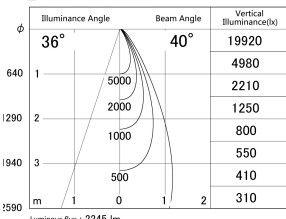

Item no. DD161-2540MB9035-TL

Series Name: AMMA Φ80 series Lens type adjustable Antiglare (DD161-AG)

■ Lighting Distribution Curve (cd/1000 lm)

Installation	Recessed mount
Type	AMMA Φ80 series Lens type adjustable Antiglare (DD161-AG)
Fixture wattage	24W
Beam angle	40
Color Temp.	3500K
CRI	Ra>90
Luminous	2243 lm
Body	Die-castaluminumalloy
Body finish	N/A
Trim finish	Black
Reflector finish	Mirror
IP Rate	IP20
Light source	COB module
Input Voltage	AC220~240V
Dimming Type	Non-Dimmable
Certificate	CE,CCC
Cut Hole	80mm