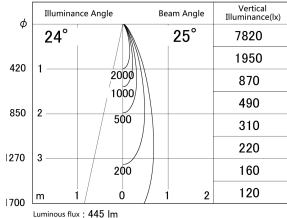

Item no. DD161-0525MB9040-TL

Series Name: AMMA Φ80 series Lens type adjustable Antiglare (DD161-AG)

■ Lighting Distribution Curve (cd/1000 lm)

Installation	Recessed mount
Type	
Fixture wattage	5W
Beam angle	25
Color Temp.	4000K
CRI	Ra>90
Luminous	445 lm
Body	Die-castaluminumalloy
Body finish	N/A
Trim finish	Black
Reflector finish	Mirror
IP Rate	IP20
Light source	COB module
Input Voltage	AC220~240V
Dimming Type	Non-Dimmable
Certificate	CE,CCC
Cut Hole	80mm