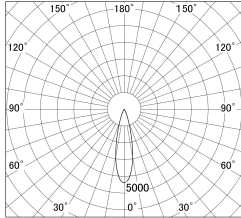

■ Lighting Distribution Curve (cd/1000 lm)