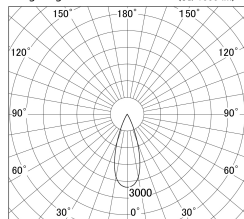

Installation	Recessed mount
Type	AMMA Φ80 series Lens type adjustable Antiglare (DD161-AG)
Fixture wattage	5W
Beam angle	36
Color Temp.	4000K
CRI	Ra>90
Luminous	491 lm
Body	Die-cast aluminum alloy
Body finish	N/A
Trim finish	Black
Reflector finish	Mirror
IP Rate	IP20
Light source	COB module
Input Voltage	AC220~240V
Dimming Type	Non-Dimmable
Certificate	CE,CCC
Cut Hole	80mm

■ Lighting Distribution Curve (cd/1000 lm)