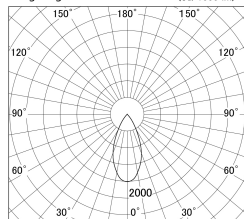

■ Lighting Distribution Curve (cd/1000 lm)