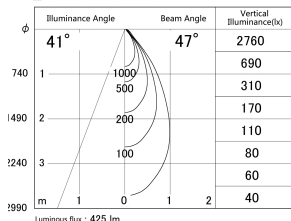

Item no. DD161-0545MB9040-TL

Series Name: AMMA Φ80 series Lens type adjustable Antiglare (DD161-AG)

■ Lighting Distribution Curve (cd/1000 lm)

Installation	Recessed mount
Type	AMMA Φ80 series Lens type adjustable Antiglare (DD161-AG)
Fixture wattage	5W
Beam angle	47
Color Temp.	4000K
CRI	Ra>90
Luminous	427 lm
Body	Die-cast aluminum alloy
Body finish	N/A
Trim finish	Black
Reflector finish	Mirror
IP Rate	IP20
Light source	COB module
Input Voltage	AC220~240V
Dimming Type	Non-Dimmable
Certificate	CE,CCC
Cut Hole	80mm