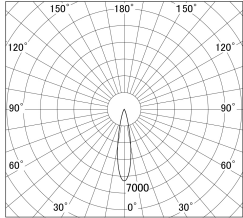

■ Lighting Distribution Curve (cd/1000 lm)