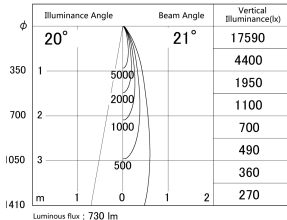

Item no. DD161-0820MB9040-TL

Series Name: AMMA Φ 80 series Lens type adjustable Antiglare (DD161-AG)

■ Lighting Distribution Curve (cd/1000 lm)

Installation	Recessed mount
Type	AMMA Φ80 series Lens type adjustable Antiglare (DD161-AG)
Fixture wattage	7.5W
Beam angle	21
Color Temp.	4000K
CRI	Ra>90
Luminous	732 lm
Body	Die-cast aluminum alloy
Body finish	N/A
Trim finish	Black
Reflector finish	Mirror
IP Rate	IP20
Light source	COB module
Input Voltage	AC220~240V
Dimming Type	Non-Dimmable
Certificate	CE,CCC
Cut Hole	80mm