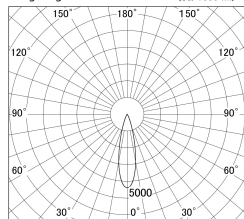

Installation	Recessed mount
Type	AMMA Φ80 series Lens type adjustable Antiglare (DD161-AG)
Fixture wattage	7.5W
Beam angle	25
Color Temp.	4000K
CRI	Ra>90
Luminous	664 lm
Body	Die-cast aluminum alloy
Body finish	N/A
Trim finish	Black
Reflector finish	Mirror
IP Rate	IP20
Light source	COB module
Input Voltage	AC220~240V
Dimming Type	Non-Dimmable
Certificate	CE,CCC
Cut Hole	80mm

■ Lighting Distribution Curve (cd/1000 lm)