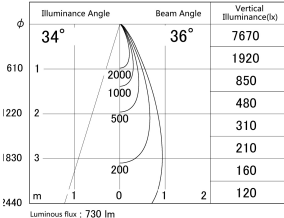

Luminous flux : 730 lm

Luminous flux : 730 lm