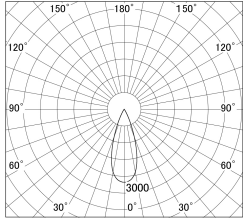

■ Lighting Distribution Curve (cd/1000 lm)

Luminous flux : 730 lm

Luminous flux : 730 lm