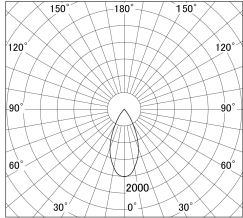

■ Lighting Distribution Curve (cd/1000 lm)