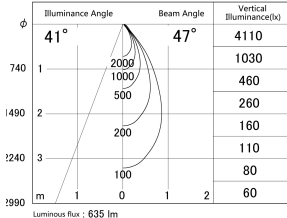

Item no. DD161-0845MB9040-TL

Series Name: AMMA Φ80 series Lens type adjustable Antiglare (DD161-AG)

■ Lighting Distribution Curve (cd/1000 lm)

Installation	Recessed mount
Type	AMMA Φ80 series Lens type adjustable Antiglare (DD161-AG)
Fixture wattage	7.5W
Beam angle	47
Color Temp.	4000K
CRI	Ra>90
Luminous	637 lm
Body	Die-cast aluminum alloy
Body finish	N/A
Trim finish	Black
Reflector finish	Mirror
IP Rate	IP20
Light source	COB module
Input Voltage	AC220~240V
Dimming Type	Non-Dimmable
Certificate	CE,CCC
Cut Hole	80mm