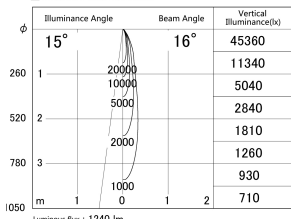

Item no. DD161-1515MB9040-TL

Series Name: AMMA Φ 80 series Lens type adjustable Antiglare (DD161-AG)

■ Lighting Distribution Curve (cd/1000 lm)

Installation	Recessed mount
Type	AMMA Φ80 series Lens type adjustable Antiglare (DD161-AG)
Fixture wattage	14W
Beam angle	16
Color Temp.	4000K
CRI	Ra>90
Luminous	1238 lm
Body	Die-castaluminumalloy
Body finish	N/A
Trim finish	Black
Reflector finish	Mirror
IP Rate	IP20
Light source	COB module
Input Voltage	AC220~240V
Dimming Type	Non-Dimmable
Certificate	CE,CCC
Cut Hole	80mm