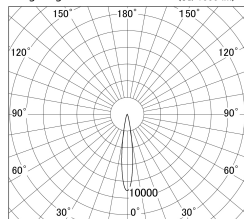

■ Lighting Distribution Curve (cd/1000 lm)