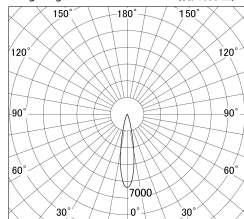

■ Lighting Distribution Curve (cd/1000 lm)