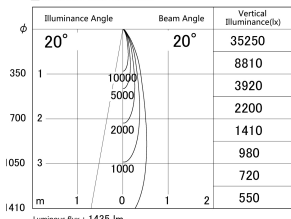

Item no. DD161-1520MB9040-TL

Series Name: AMMA Φ80 series Lens type adjustable Antiglare (DD161-AG)

■ Lighting Distribution Curve (cd/1000 lm)

Luminous flux: 1435 lm

Installation	Recessed mount
Type	AMMA Φ80 series Lens type adjustable Antiglare (DD161-AG)
Fixture wattage	14W
Beam angle	20
Color Temp.	4000K
CRI	Ra>90
Luminous	1436 lm
Body	Die-cast aluminum alloy
Body finish	N/A
Trim finish	Black
Reflector finish	Mirror
IP Rate	IP20
Light source	COB module
Input Voltage	AC220~240V
Dimming Type	Non-Dimmable
Certificate	CE,CCC
Cut Hole	80mm