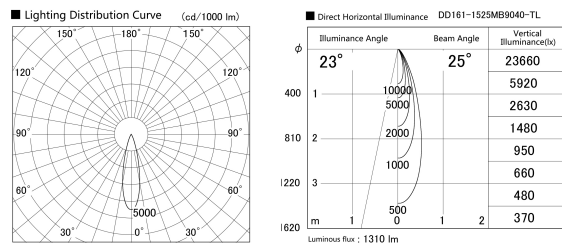

Item no. DD161-1525MB9040-TL

Series Name: AMMA Φ80 series Lens type adjustable Antiglare (DD161-AG)

Installation	Recessed mount
Type	AMMA Φ80 series Lens type adjustable Antiglare (DD161-AG)
Fixture wattage	14W
Beam angle	25
Color Temp.	4000K
CRI	Ra>90
Luminous	1311 lm
Body	Die-castaluminumalloy
Body finish	N/A
Trim finish	Black
Reflector finish	Mirror
IP Rate	IP20
Light source	COB module
Input Voltage	AC220~240V
Dimming Type	Non-Dimmable
Certificate	CE,CCC
Cut Hole	80mm