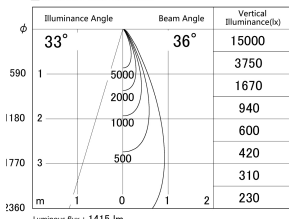

Item no. DD161-1535MB9040-TL

Series Name: AMMA Φ 80 series Lens type adjustable Antiglare (DD161-AG)

■ Lighting Distribution Curve (cd/1000 lm)

Installation	Recessed mount
Type	AMMA Φ80 series Lens type adjustable Antiglare (DD161-AG)
Fixture wattage	14W
Beam angle	36
Color Temp.	4000K
CRI	Ra>90
Luminous	1416 lm
Body	Die-cast aluminum alloy
Body finish	N/A
Trim finish	Black
Reflector finish	Mirror
IP Rate	IP20
Light source	COB module
Input Voltage	AC220~240V
Dimming Type	Non-Dimmable
Certificate	CE,CCC
Cut Hole	80mm