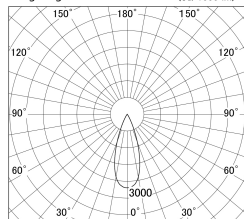

■ Lighting Distribution Curve (cd/1000 lm)