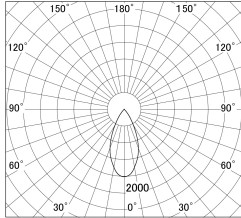

■ Lighting Distribution Curve (cd/1000 lm)