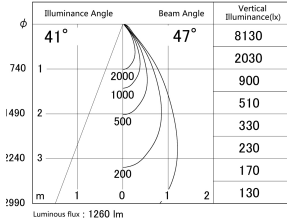

Item no. DD161-1545MB9040-TL

Series Name: AMMA Φ80 series Lens type adjustable Antiglare (DD161-AG)

■ Lighting Distribution Curve (cd/1000 lm)

Installation	Recessed mount
Type	
Fixture wattage	14W
Beam angle	47
Color Temp.	4000K
CRI	Ra>90
Luminous	1259 lm
Body	Die-cast aluminum alloy
Body finish	N/A
Trim finish	Black
Reflector finish	Mirror
IP Rate	IP20
Light source	COB module
Input Voltage	AC220~240V
Dimming Type	Non-Dimmable
Certificate	CE,CCC
Cut Hole	80mm