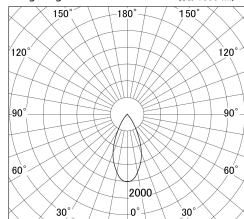

Installation	Recessed mount
Type	AMMA Φ80 series Lens type adjustable Antiglare (DD161-AG)
Fixture wattage	14W
Beam angle	47
Color Temp.	4000K
CRI	Ra>90
Luminous	1259 lm
Body	Die-cast aluminum alloy
Body finish	N/A
Trim finish	Black
Reflector finish	Mirror
IP Rate	IP20
Light source	COB module
Input Voltage	AC220~240V
Dimming Type	Non-Dimmable
Certificate	CE,CCC
Cut Hole	80mm

■ Lighting Distribution Curve (cd/1000 lm)