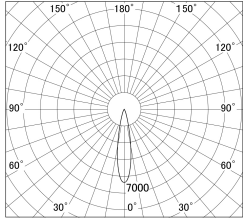

■ Lighting Distribution Curve (cd/1000 lm)