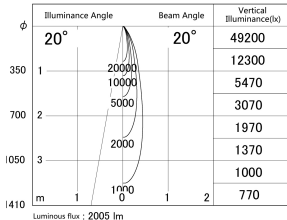

Item no. DD161-2020MB9040-TL

Series Name: AMMA Φ80 series Lens type adjustable Antiglare (DD161-AG)

■ Lighting Distribution Curve (cd/1000 lm)

Installation	Recessed mount
Type	AMMA Φ80 series Lens type adjustable Antiglare (DD161-AG)
Fixture wattage	21W
Beam angle	20
Color Temp.	4000K
CRI	Ra>90
Luminous	2004 lm
Body	Die-castaluminumalloy
Body finish	N/A
Trim finish	Black
Reflector finish	Mirror
IP Rate	IP20
Light source	COB module
Input Voltage	AC220~240V
Dimming Type	Non-Dimmable
Certificate	CE,CCC
Cut Hole	80mm