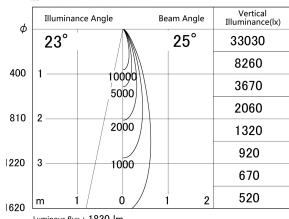

Item no. DD161-2025MB9040-TL

Series Name: AMMA Φ80 series Lens type adjustable Antiglare (DD161-AG)

■ Lighting Distribution Curve (cd/1000 lm)

Installation	Recessed mount
Type	AMMA Φ80 series Lens type adjustable Antiglare (DD161-AG)
Fixture wattage	21W
Beam angle	25
Color Temp.	4000K
CRI	Ra>90
Luminous	1830 lm
Body	Die-cast aluminum alloy
Body finish	N/A
Trim finish	Black
Reflector finish	Mirror
IP Rate	IP20
Light source	COB module
Input Voltage	AC220~240V
Dimming Type	Non-Dimmable
Certificate	CE,CCC
Cut Hole	80mm