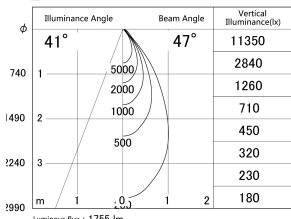

Item no. DD161-2045MB9040-TL

Series Name: AMMA Φ80 series Lens type adjustable Antiglare (DD161-AG)

■ Lighting Distribution Curve (cd/1000 lm)

Installation	Recessed mount
Type	AMMA Φ80 series Lens type adjustable Antiglare (DD161-AG)
Fixture wattage	21W
Beam angle	47
Color Temp.	4000K
CRI	Ra>90
Luminous	1757 lm
Body	Die-cast aluminum alloy
Body finish	N/A
Trim finish	Black
Reflector finish	Mirror
IP Rate	IP20
Light source	COB module
Input Voltage	AC220~240V
Dimming Type	Non-Dimmable
Certificate	CE,CCC
Cut Hole	80mm