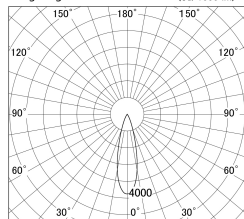

Installation	Recessed mount
Type	AMMA Φ80 series Lens type adjustable Antiglare (DD161-AG)
Fixture wattage	24W
Beam angle	27
Color Temp.	4000K
CRI	Ra>90
Luminous	2165 lm
Body	Die-cast aluminum alloy
Body finish	N/A
Trim finish	Black
Reflector finish	Mirror
IP Rate	IP20
Light source	COB module
Input Voltage	AC220~240V
Dimming Type	Non-Dimmable
Certificate	CE,CCC
Cut Hole	80mm

■ Lighting Distribution Curve (cd/1000 lm)