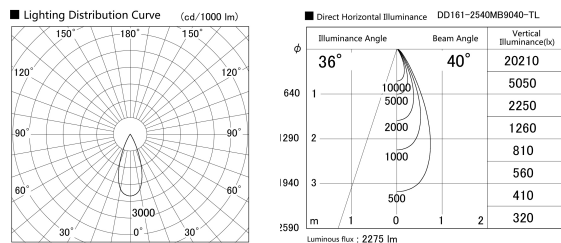

Item no. DD161-2540MB9040-TL

Series Name: AMMA Φ80 series Lens type adjustable Antiglare (DD161-AG)

Installation	Recessed mount
Type	AMMA Φ80 series Lens type adjustable Antiglare (DD161-AG)
Fixture wattage	24W
Beam angle	40
Color Temp.	4000K
CRI	Ra>90
Luminous	2275 lm
Body	Die-castaluminumalloy
Body finish	N/A
Trim finish	Black
Reflector finish	Mirror
IP Rate	IP20
Light source	COB module
Input Voltage	AC220~240V
Dimming Type	Non-Dimmable
Certificate	CE,CCC
Cut Hole	80mm