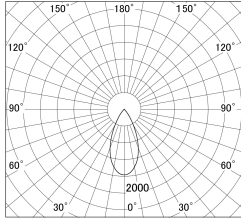

■ Lighting Distribution Curve (cd/1000 lm)

Luminous flux : 2040 lm