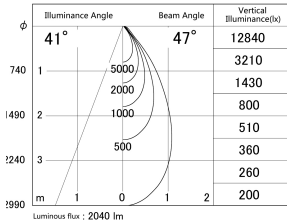

Luminous flux : 2040 lm