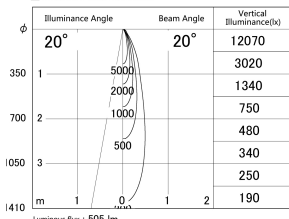

Item no. DD161-0520WW9027-TL

Series Name: AMMA Φ80 series Lens type adjustable Antiglare (DD161-AG)

■ Lighting Distribution Curve (cd/1000 lm)

Installation	Recessed mount
Type	AMMA Φ80 series Lens type adjustable Antiglare (DD161-AG)
Fixture wattage	5W
Beam angle	20
Color Temp.	2700K
CRI	Ra>90
Luminous	504 lm
Body	Die-cast aluminum alloy
Body finish	N/A
Trim finish	White
Reflector finish	White
IP Rate	IP20
Light source	COB module
Input Voltage	AC220~240V
Dimming Type	Non-Dimmable
Certificate	CE,CCC
Cut Hole	80mm