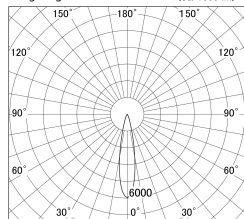

■ Lighting Distribution Curve (cd/1000 lm)