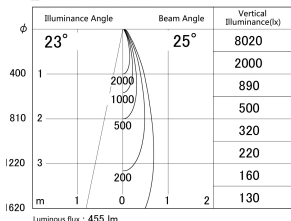

Item no. DD161-0525WW9027-TL

Series Name: AMMA Φ 80 series Lens type adjustable Antiglare (DD161-AG)

■ Lighting Distribution Curve (cd/1000 lm)

Installation	Recessed mount
Type	AMMA Φ80 series Lens type adjustable Antiglare (DD161-AG)
Fixture wattage	5W
Beam angle	25
Color Temp.	2700K
CRI	Ra>90
Luminous	455 lm
Body	Die-cast aluminum alloy
Body finish	N/A
Trim finish	White
Reflector finish	White
IP Rate	IP20
Light source	COB module
Input Voltage	AC220~240V
Dimming Type	Non-Dimmable
Certificate	CE,CCC
Cut Hole	80mm