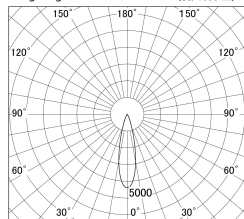

■ Lighting Distribution Curve (cd/1000 lm)