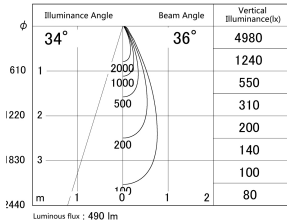

Item no. DD161-0535WW9027-TL

Series Name: AMMA Φ80 series Lens type adjustable Antiglare (DD161-AG)

■ Lighting Distribution Curve (cd/1000 lm)

Installation	Recessed mount
Type	AMMA Φ80 series Lens type adjustable Antiglare (DD161-AG)
Fixture wattage	5W
Beam angle	36
Color Temp.	2700K
CRI	Ra>90
Luminous	492 lm
Body	Die-cast aluminum alloy
Body finish	N/A
Trim finish	White
Reflector finish	White
IP Rate	IP20
Light source	COB module
Input Voltage	AC220~240V
Dimming Type	Non-Dimmable
Certificate	CE,CCC
Cut Hole	80mm