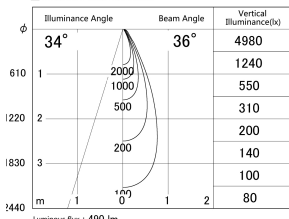

Item no. DD161-0535WW9027-TL

Series Name: AMMA Φ80 series Lens type adjustable Antiglare (DD161-AG)

■ Lighting Distribution Curve (cd/1000 lm)

Installation	Recessed mount
Type	AMMA Φ80 series Lens type adjustable Antiglare (DD161-AG)
Fixture wattage	5W
Beam angle	36
Color Temp.	2700K
CRI	Ra>90
Luminous	492 lm
Body	Die-cast aluminum alloy
Body finish	N/A
Trim finish	White
Reflector finish	White
IP Rate	IP20
Light source	COB module
Input Voltage	AC220~240V
Dimming Type	Non-Dimmable
Certificate	CE,CCC
Cut Hole	80mm