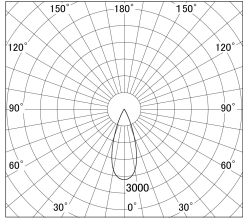

■ Lighting Distribution Curve (cd/1000 lm)