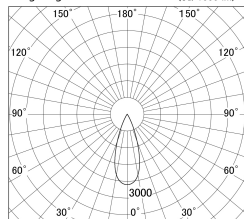

■ Lighting Distribution Curve (cd/1000 lm)