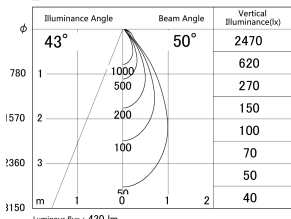

Item no. DD161-0545WW9027-TL

Series Name: AMMA Φ80 series Lens type adjustable Antiglare (DD161-AG)

■ Lighting Distribution Curve (cd/1000 lm)

Installation	Recessed mount
Type	AMMA Φ80 series Lens type adjustable Antiglare (DD161-AG)
Fixture wattage	5W
Beam angle	50
Color Temp.	2700K
CRI	Ra>90
Luminous	430 lm
Body	Die-cast aluminum alloy
Body finish	N/A
Trim finish	White
Reflector finish	White
IP Rate	IP20
Light source	COB module
Input Voltage	AC220~240V
Dimming Type	Non-Dimmable
Certificate	CE,CCC
Cut Hole	80mm