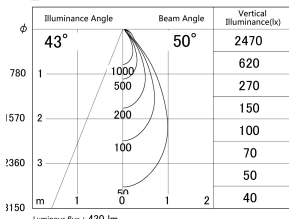

Item no. DD161-0545WW9027-TL

Series Name: AMMA Φ80 series Lens type adjustable Antiglare (DD161-AG)

■ Lighting Distribution Curve (cd/1000 lm)

Installation	Recessed mount
Type	
Fixture wattage	5W
Beam angle	50
Color Temp.	2700K
CRI	Ra>90
Luminous	430 lm
Body	Die-cast aluminum alloy
Body finish	N/A
Trim finish	White
Reflector finish	White
IP Rate	IP20
Light source	COB module
Input Voltage	AC220~240V
Dimming Type	Non-Dimmable
Certificate	CE,CCC
Cut Hole	80mm