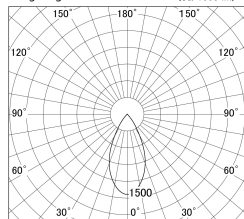

■ Lighting Distribution Curve (cd/1000 lm)