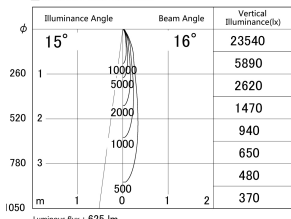

Item no. DD161-0815WW9027-TL

Series Name: AMMA Φ80 series Lens type adjustable Antiglare (DD161-AG)

■ Lighting Distribution Curve (cd/1000 lm)

Installation	Recessed mount
Type	
Fixture wattage	7.5W
Beam angle	16
Color Temp.	2700K
CRI	Ra>90
Luminous	627 lm
Body	Die-castaluminumalloy
Body finish	N/A
Trim finish	White
Reflector finish	White
IP Rate	IP20
Light source	COB module
Input Voltage	AC220~240V
Dimming Type	Non-Dimmable
Certificate	CE,CCC
Cut Hole	80mm