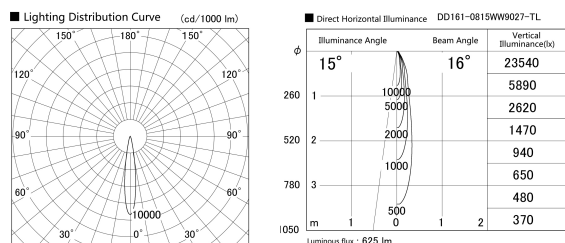

Item no. DD161-0815WW9027-TL

Series Name: AMMA Φ 80 series Lens type adjustable Antiglare (DD161-AG)

Installation	Recessed mount
Type	AMMA Φ 80 series Lens type adjustable Antiglare (DD161-AG)
Fixture wattage	7.5W
Beam angle	16
Color Temp.	2700K
CRI	Ra>90
Luminous	627 lm
Body	Die-cast aluminum alloy
Body finish	N/A
Trim finish	White
Reflector finish	White
IP Rate	IP20
Light source	COB module
Input Voltage	AC220~240V
Dimming Type	Non-Dimmable
Certificate	CE,CCC
Cut Hole	80mm