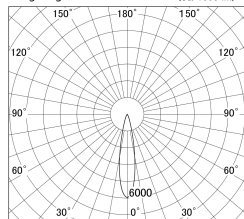

■ Lighting Distribution Curve (cd/1000 lm)