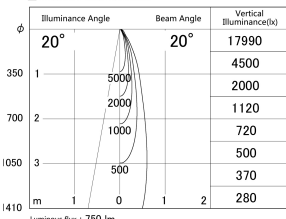

Item no. DD161-0820WW9027-TL

Series Name: AMMA Φ80 series Lens type adjustable Antiglare (DD161-AG)

■ Lighting Distribution Curve (cd/1000 lm)

Installation	Recessed mount
Type	AMMA Φ80 series Lens type adjustable Antiglare (DD161-AG)
Fixture wattage	7.5W
Beam angle	20
Color Temp.	2700K
CRI	Ra>90
Luminous	751 lm
Body	Die-cast aluminum alloy
Body finish	N/A
Trim finish	White
Reflector finish	White
IP Rate	IP20
Light source	COB module
Input Voltage	AC220~240V
Dimming Type	Non-Dimmable
Certificate	CE,CCC
Cut Hole	80mm