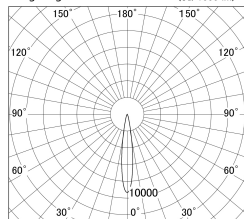

■ Lighting Distribution Curve (cd/1000 lm)