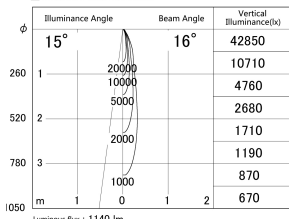

Item no. DD161-1515WW9027-TL

Series Name: AMMA Φ80 series Lens type adjustable Antiglare (DD161-AG)

■ Lighting Distribution Curve (cd/1000 lm)

Installation	Recessed mount
Type	AMMA Φ80 series Lens type adjustable Antiglare (DD161-AG)
Fixture wattage	14W
Beam angle	16
Color Temp.	2700K
CRI	Ra>90
Luminous	1141 lm
Body	Die-castaluminumalloy
Body finish	N/A
Trim finish	White
Reflector finish	White
IP Rate	IP20
Light source	COB module
Input Voltage	AC220~240V
Dimming Type	Non-Dimmable
Certificate	CE,CCC
Cut Hole	80mm