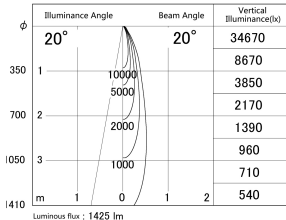

Item no. DD161-1520WW9027-TL

Series Name: AMMA Φ80 series Lens type adjustable Antiglare (DD161-AG)

■ Lighting Distribution Curve (cd/1000 lm)

Installation	Recessed mount
Type	AMMA Φ80 series Lens type adjustable Antiglare (DD161-AG)
Fixture wattage	14W
Beam angle	20
Color Temp.	2700K
CRI	Ra>90
Luminous	1427 lm
Body	Die-castaluminumalloy
Body finish	N/A
Trim finish	White
Reflector finish	White
IP Rate	IP20
Light source	COB module
Input Voltage	AC220~240V
Dimming Type	Non-Dimmable
Certificate	CE,CCC
Cut Hole	80mm