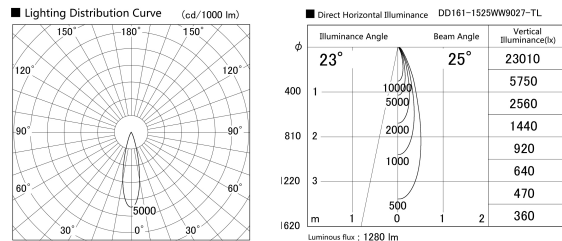

Item no. DD161-1525WW9027-TL

Series Name: AMMA Φ80 series Lens type adjustable Antiglare (DD161-AG)

Installation	Recessed mount
Type	AMMA Φ80 series Lens type adjustable Antiglare (DD161-AG)
Fixture wattage	14W
Beam angle	25
Color Temp.	2700K
CRI	Ra>90
Luminous	1281 lm
Body	Die-cast aluminum alloy
Body finish	N/A
Trim finish	White
Reflector finish	White
IP Rate	IP20
Light source	COB module
Input Voltage	AC220~240V
Dimming Type	Non-Dimmable
Certificate	CE,CCC
Cut Hole	80mm