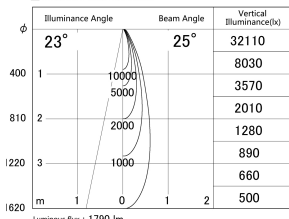

Item no. DD161-2025WW9027-TL

Series Name: AMMA Φ80 series Lens type adjustable Antiglare (DD161-AG)

■ Lighting Distribution Curve (cd/1000 lm)

Installation	Recessed mount
Type	AMMA Φ80 series Lens type adjustable Antiglare (DD161-AG)
Fixture wattage	21W
Beam angle	25
Color Temp.	2700K
CRI	Ra>90
Luminous	1788 lm
Body	Die-castaluminumalloy
Body finish	N/A
Trim finish	White
Reflector finish	White
IP Rate	IP20
Light source	COB module
Input Voltage	AC220~240V
Dimming Type	Non-Dimmable
Certificate	CE,CCC
Cut Hole	80mm