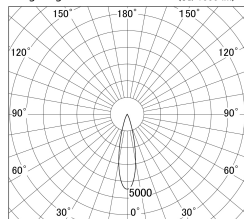

■ Lighting Distribution Curve (cd/1000 lm)