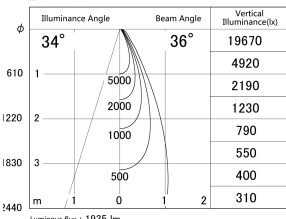

Item no. DD161-2035WW9027-TL

Series Name: AMMA Φ80 series Lens type adjustable Antiglare (DD161-AG)

■ Lighting Distribution Curve (cd/1000 lm)

Installation	Recessed mount
Type	AMMA Φ80 series Lens type adjustable Antiglare (DD161-AG)
Fixture wattage	21W
Beam angle	36
Color Temp.	2700K
CRI	Ra>90
Luminous	1936 lm
Body	Die-cast aluminum alloy
Body finish	N/A
Trim finish	White
Reflector finish	White
IP Rate	IP20
Light source	COB module
Input Voltage	AC220~240V
Dimming Type	Non-Dimmable
Certificate	CE,CCC
Cut Hole	80mm