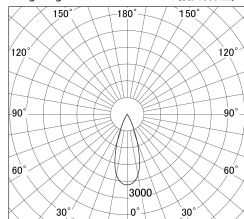

■ Lighting Distribution Curve (cd/1000 lm)