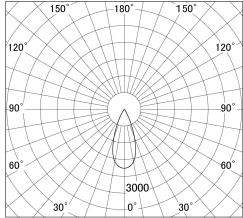

■ Lighting Distribution Curve (cd/1000 lm)