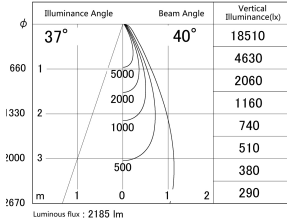

Item no. DD161-2540WW9027-TL

Series Name: AMMA Φ80 series Lens type adjustable Antiglare (DD161-AG)

■ Lighting Distribution Curve (cd/1000 lm)

Installation	Recessed mount
Type	AMMA Φ80 series Lens type adjustable Antiglare (DD161-AG)
Fixture wattage	24W
Beam angle	40
Color Temp.	2700K
CRI	Ra>90
Luminous	2184 lm
Body	Die-cast aluminum alloy
Body finish	N/A
Trim finish	White
Reflector finish	White
IP Rate	IP20
Light source	COB module
Input Voltage	AC220~240V
Dimming Type	Non-Dimmable
Certificate	CE,CCC
Cut Hole	80mm