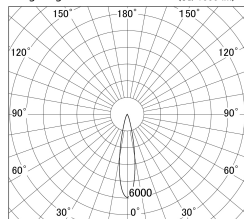

Installation	Recessed mount
Type	AMMA Φ80 series Lens type adjustable Antiglare (DD161-AG)
Fixture wattage	5W
Beam angle	20
Color Temp.	3000K
CRI	Ra>90
Luminous	514 lm
Body	Die-cast aluminum alloy
Body finish	N/A
Trim finish	White
Reflector finish	White
IP Rate	IP20
Light source	COB module
Input Voltage	AC220~240V
Dimming Type	Non-Dimmable
Certificate	CE,CCC
Cut Hole	80mm

■ Lighting Distribution Curve (cd/1000 lm)