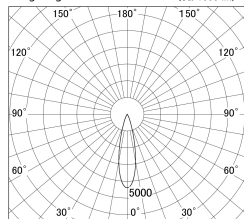

■ Lighting Distribution Curve (cd/1000 lm)