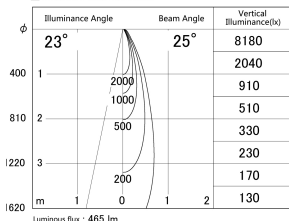

Item no. DD161-0525WW9030-TL

Series Name: AMMA Φ 80 series Lens type adjustable Antiglare (DD161-AG)

■ Lighting Distribution Curve (cd/1000 lm)

Installation	Recessed mount
Type	AMMA Φ80 series Lens type adjustable Antiglare (DD161-AG)
Fixture wattage	5W
Beam angle	25
Color Temp.	3000K
CRI	Ra>90
Luminous	464 lm
Body	Die-cast aluminum alloy
Body finish	N/A
Trim finish	White
Reflector finish	White
IP Rate	IP20
Light source	COB module
Input Voltage	AC220~240V
Dimming Type	Non-Dimmable
Certificate	CE,CCC
Cut Hole	80mm