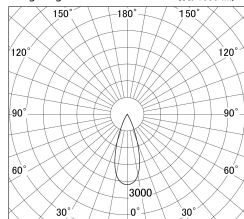

Installation	Recessed mount
Type	AMMA Φ80 series Lens type adjustable Antiglare (DD161-AG)
Fixture wattage	5W
Beam angle	36
Color Temp.	3000K
CRI	Ra>90
Luminous	502 lm
Body	Die-cast aluminum alloy
Body finish	N/A
Trim finish	White
Reflector finish	White
IP Rate	IP20
Light source	COB module
Input Voltage	AC220~240V
Dimming Type	Non-Dimmable
Certificate	CE,CCC
Cut Hole	80mm

■ Lighting Distribution Curve (cd/1000 lm)