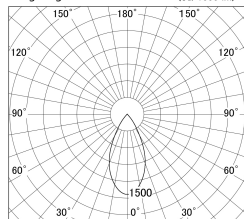

■ Lighting Distribution Curve (cd/1000 lm)