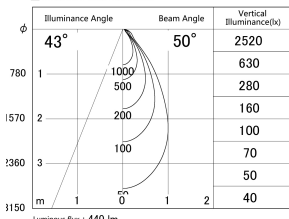

Item no. DD161-0545WW9030-TL

Series Name: AMMA Φ 80 series Lens type adjustable Antiglare (DD161-AG)

■ Lighting Distribution Curve (cd/1000 lm)

Installation	Recessed mount
Type	AMMA Φ80 series Lens type adjustable Antiglare (DD161-AG)
Fixture wattage	5W
Beam angle	50
Color Temp.	3000K
CRI	Ra>90
Luminous	438 lm
Body	Die-cast aluminum alloy
Body finish	N/A
Trim finish	White
Reflector finish	White
IP Rate	IP20
Light source	COB module
Input Voltage	AC220~240V
Dimming Type	Non-Dimmable
Certificate	CE,CCC
Cut Hole	80mm