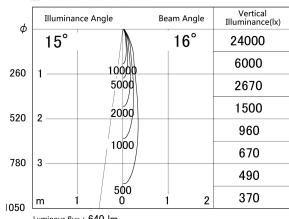

Item no. DD161-0815WW9030-TL

Series Name: AMMA Φ 80 series Lens type adjustable Antiglare (DD161-AG)

■ Lighting Distribution Curve (cd/1000 lm)

Installation	Recessed mount
Type	AMMA Φ80 series Lens type adjustable Antiglare (DD161-AG)
Fixture wattage	7.5W
Beam angle	16
Color Temp.	3000K
CRI	Ra>90
Luminous	639 lm
Body	Die-cast aluminum alloy
Body finish	N/A
Trim finish	White
Reflector finish	White
IP Rate	IP20
Light source	COB module
Input Voltage	AC220~240V
Dimming Type	Non-Dimmable
Certificate	CE,CCC
Cut Hole	80mm