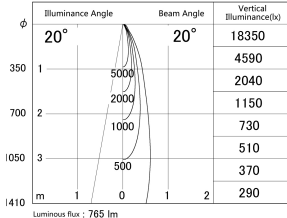

Luminous flux : 765 lm