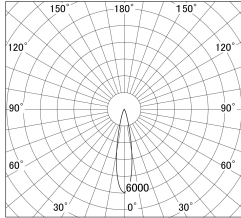

■ Lighting Distribution Curve (cd/1000 lm)

Luminous flux : 765 lm