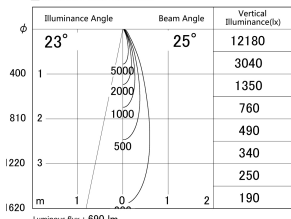

Item no. DD161-0825WW9030-TL

Series Name: AMMA Φ80 series Lens type adjustable Antiglare (DD161-AG)

■ Lighting Distribution Curve (cd/1000 lm)

Installation	Recessed mount
Type	AMMA Φ80 series Lens type adjustable Antiglare (DD161-AG)
Fixture wattage	7.5W
Beam angle	25
Color Temp.	3000K
CRI	Ra>90
Luminous	691 lm
Body	Die-cast aluminum alloy
Body finish	N/A
Trim finish	White
Reflector finish	White
IP Rate	IP20
Light source	COB module
Input Voltage	AC220~240V
Dimming Type	Non-Dimmable
Certificate	CE,CCC
Cut Hole	80mm