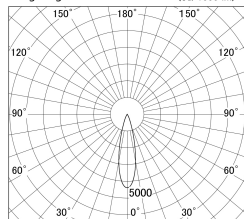

■ Lighting Distribution Curve (cd/1000 lm)