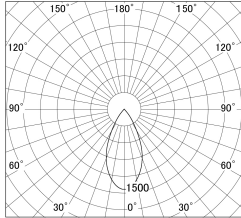

■ Lighting Distribution Curve (cd/1000 lm)