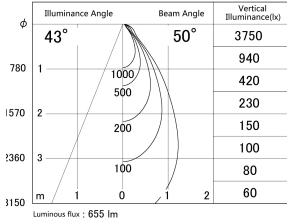

Item no. DD161-0845WW9030-TL

Series Name: AMMA Φ80 series Lens type adjustable Antiglare (DD161-AG)

■ Lighting Distribution Curve (cd/1000 lm)

Installation	Recessed mount
Type	AMMA Φ80 series Lens type adjustable Antiglare (DD161-AG)
Fixture wattage	7.5W
Beam angle	50
Color Temp.	3000K
CRI	Ra>90
Luminous	653 lm
Body	Die-cast aluminum alloy
Body finish	N/A
Trim finish	White
Reflector finish	White
IP Rate	IP20
Light source	COB module
Input Voltage	AC220~240V
Dimming Type	Non-Dimmable
Certificate	CE,CCC
Cut Hole	80mm