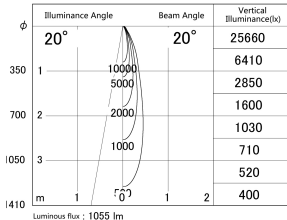

Item no. DD161-1020WW9030-TL

Series Name: AMMA Φ80 series Lens type adjustable Antiglare (DD161-AG)

■ Lighting Distribution Curve (cd/1000 lm)

Installation	Recessed mount
Type	AMMA Φ80 series Lens type adjustable Antiglare (DD161-AG)
Fixture wattage	10.5W
Beam angle	20
Color Temp.	3000K
CRI	Ra>90
Luminous	1056 lm
Body	Die-castaluminumalloy
Body finish	N/A
Trim finish	White
Reflector finish	White
IP Rate	IP20
Light source	COB module
Input Voltage	AC220~240V
Dimming Type	Non-Dimmable
Certificate	CE,CCC
Cut Hole	80mm