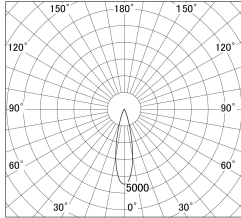

■ Lighting Distribution Curve (cd/1000 lm)