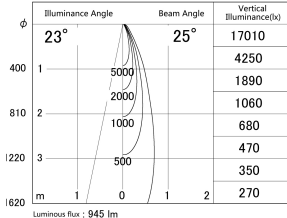

Item no. DD161-1025WW9030-TL

Series Name: AMMA Φ80 series Lens type adjustable Antiglare (DD161-AG)

■ Lighting Distribution Curve (cd/1000 lm)

Installation	Recessed mount
Type	AMMA Φ80 series Lens type adjustable Antiglare (DD161-AG)
Fixture wattage	10.5W
Beam angle	25
Color Temp.	3000K
CRI	Ra>90
Luminous	947 lm
Body	Die-cast aluminum alloy
Body finish	N/A
Trim finish	White
Reflector finish	White
IP Rate	IP20
Light source	COB module
Input Voltage	AC220~240V
Dimming Type	Non-Dimmable
Certificate	CE,CCC
Cut Hole	80mm