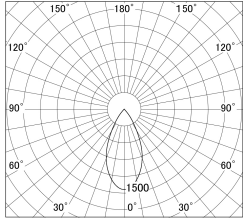

■ Lighting Distribution Curve (cd/1000 lm)