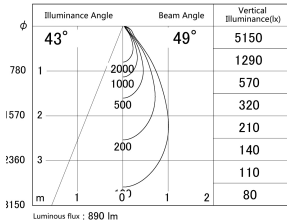

Item no. DD161-1045WW9030-TL

Series Name: AMMA Φ80 series Lens type adjustable Antiglare (DD161-AG)

■ Lighting Distribution Curve (cd/1000 lm)

Installation	Recessed mount
Type	AMMA Φ80 series Lens type adjustable Antiglare (DD161-AG)
Fixture wattage	10.5W
Beam angle	49
Color Temp.	3000K
CRI	Ra>90
Luminous	892 lm
Body	Die-cast aluminum alloy
Body finish	N/A
Trim finish	White
Reflector finish	White
IP Rate	IP20
Light source	COB module
Input Voltage	AC220~240V
Dimming Type	Non-Dimmable
Certificate	CE,CCC
Cut Hole	80mm