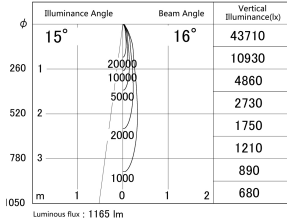

Item no. DD161-1515WW9030-TL

Series Name: AMMA Φ80 series Lens type adjustable Antiglare (DD161-AG)

■ Lighting Distribution Curve (cd/1000 lm)

Installation	Recessed mount
Type	AMMA Φ80 series Lens type adjustable Antiglare (DD161-AG)
Fixture wattage	14W
Beam angle	16
Color Temp.	3000K
CRI	Ra>90
Luminous	1164 lm
Body	Die-cast aluminum alloy
Body finish	N/A
Trim finish	White
Reflector finish	White
IP Rate	IP20
Light source	COB module
Input Voltage	AC220~240V
Dimming Type	Non-Dimmable
Certificate	CE,CCC
Cut Hole	80mm