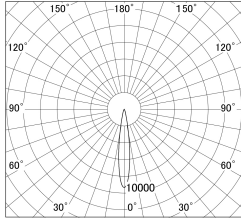

■ Lighting Distribution Curve (cd/1000 lm)