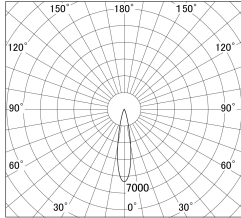

■ Lighting Distribution Curve (cd/1000 lm)