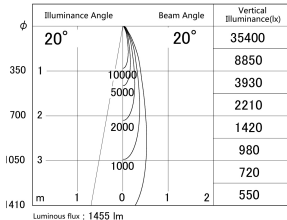

Item no. DD161-1520WW9030-TL

Series Name: AMMA Φ80 series Lens type adjustable Antiglare (DD161-AG)

■ Lighting Distribution Curve (cd/1000 lm)

Installation	Recessed mount
Type	AMMA Φ80 series Lens type adjustable Antiglare (DD161-AG)
Fixture wattage	14W
Beam angle	20
Color Temp.	3000K
CRI	Ra>90
Luminous	1457 lm
Body	Die-castaluminumalloy
Body finish	N/A
Trim finish	White
Reflector finish	White
IP Rate	IP20
Light source	COB module
Input Voltage	AC220~240V
Dimming Type	Non-Dimmable
Certificate	CE,CCC
Cut Hole	80mm