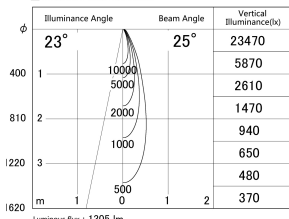

Item no. DD161-1525WW9030-TL

Series Name: AMMA Φ80 series Lens type adjustable Antiglare (DD161-AG)

■ Lighting Distribution Curve (cd/1000 lm)

Installation	Recessed mount
Type	AMMA Φ80 series Lens type adjustable Antiglare (DD161-AG)
Fixture wattage	14W
Beam angle	25
Color Temp.	3000K
CRI	Ra>90
Luminous	1307 lm
Body	Die-cast aluminum alloy
Body finish	N/A
Trim finish	White
Reflector finish	White
IP Rate	IP20
Light source	COB module
Input Voltage	AC220~240V
Dimming Type	Non-Dimmable
Certificate	CE,CCC
Cut Hole	80mm