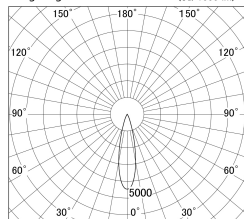

■ Lighting Distribution Curve (cd/1000 lm)