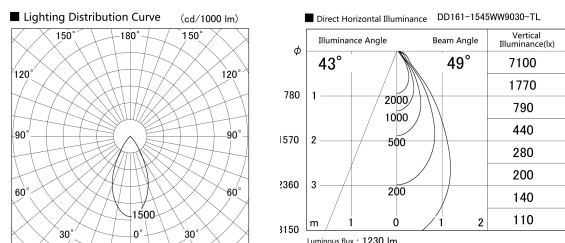

Item no. DD161-1545WW9030-TL

Series Name: AMMA  $\Phi$ 80 series Lens type adjustable Antiglare (DD161-AG)

Installation	Recessed mount
Type	AMMA $\Phi$ 80 series Lens type adjustable Antiglare (DD161-AG)
Fixture wattage	14W
Beam angle	49
Color Temp.	3000K
CRI	Ra>90
Luminous	1230 lm
Body	Die-castaluminumalloy
Body finish	N/A
Trim finish	White
Reflector finish	White
IP Rate	IP20
Light source	COB module
Input Voltage	AC220~240V
Dimming Type	Non-Dimmable
Certificate	CE,CCC
Cut Hole	80mm