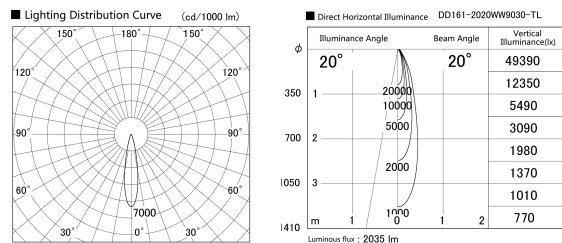

Item no. DD161-2020WW9030-TL

Series Name: AMMA Φ80 series Lens type adjustable Antiglare (DD161-AG)

Installation	Recessed mount
Type	AMMA Φ80 series Lens type adjustable Antiglare (DD161-AG)
Fixture wattage	21W
Beam angle	20
Color Temp.	3000K
CRI	Ra>90
Luminous	2033 lm
Body	Die-cast aluminum alloy
Body finish	N/A
Trim finish	White
Reflector finish	White
IP Rate	IP20
Light source	COB module
Input Voltage	AC220~240V
Dimming Type	Non-Dimmable
Certificate	CE,CCC
Cut Hole	80mm