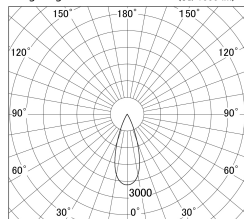

■ Lighting Distribution Curve (cd/1000 lm)