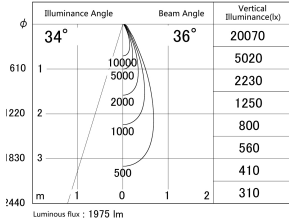

Item no. DD161-2035WW9030-TL

Series Name: AMMA Φ80 series Lens type adjustable Antiglare (DD161-AG)

■ Lighting Distribution Curve (cd/1000 lm)

Installation	Recessed mount
Type	
Fixture wattage	21W
Beam angle	36
Color Temp.	3000K
CRI	Ra>90
Luminous	1975 lm
Body	Die-castaluminumalloy
Body finish	N/A
Trim finish	White
Reflector finish	White
IP Rate	IP20
Light source	COB module
Input Voltage	AC220~240V
Dimming Type	Non-Dimmable
Certificate	CE,CCC
Cut Hole	80mm