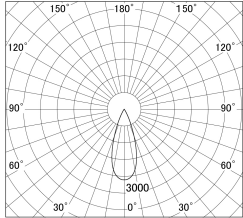

■ Lighting Distribution Curve (cd/1000 lm)