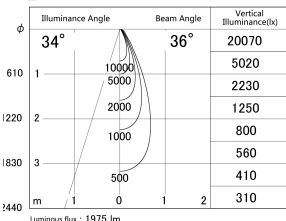

Item no. DD161-2035WW9030-TL

Series Name: AMMA Φ80 series Lens type adjustable Antiglare (DD161-AG)

■ Lighting Distribution Curve (cd/1000 lm)

Installation	Recessed mount
Type	AMMA Φ80 series Lens type adjustable Antiglare (DD161-AG)
Fixture wattage	21W
Beam angle	36
Color Temp.	3000K
CRI	Ra>90
Luminous	1975 lm
Body	Die-cast aluminum alloy
Body finish	N/A
Trim finish	White
Reflector finish	White
IP Rate	IP20
Light source	COB module
Input Voltage	AC220~240V
Dimming Type	Non-Dimmable
Certificate	CE,CCC
Cut Hole	80mm