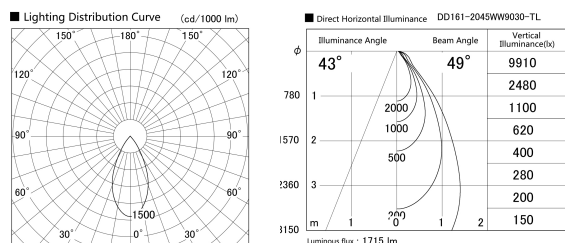

Item no. DD161-2045WW9030-TL

Series Name: AMMA Φ 80 series Lens type adjustable Antiglare (DD161-AG)

Installation	Recessed mount
Type	AMMA Φ 80 series Lens type adjustable Antiglare (DD161-AG)
Fixture wattage	21W
Beam angle	49
Color Temp.	3000K
CRI	Ra>90
Luminous	1717 lm
Body	Die-castaluminumalloy
Body finish	N/A
Trim finish	White
Reflector finish	White
IP Rate	IP20
Light source	COB module
Input Voltage	AC220~240V
Dimming Type	Non-Dimmable
Certificate	CE,CCC
Cut Hole	80mm